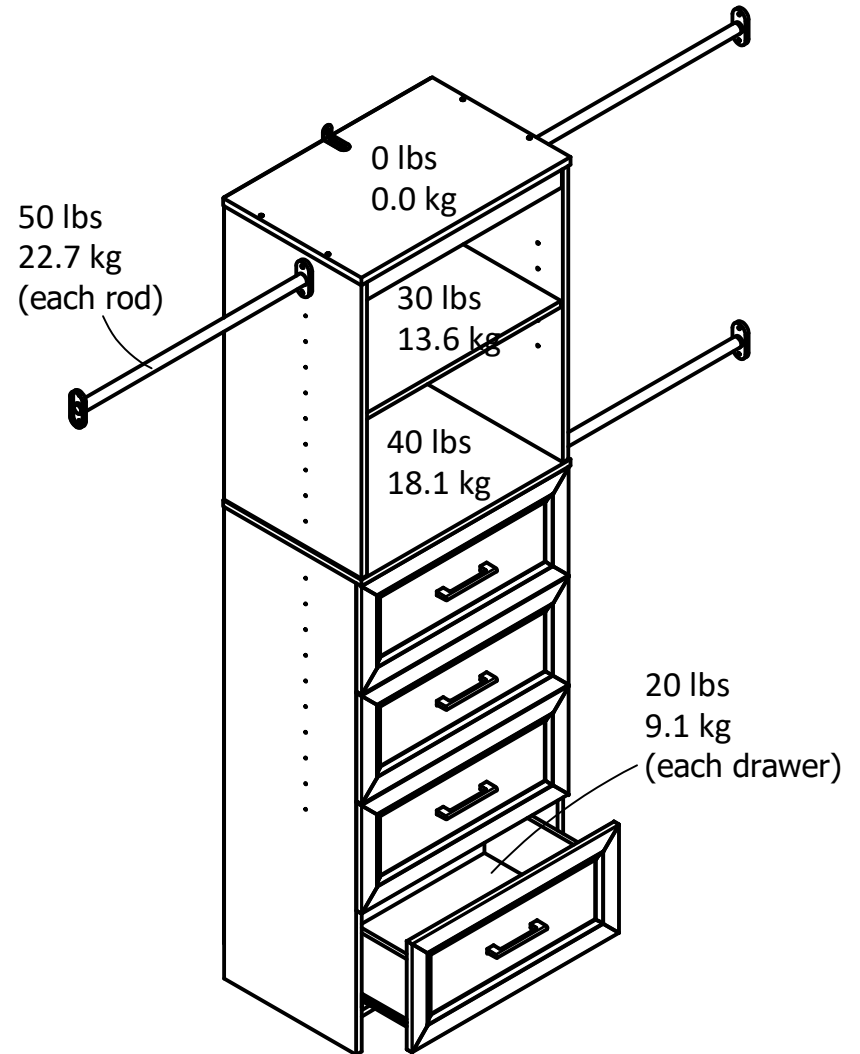

5209

Interior Drawer dimensions:
20.16 in. (51.2 cm) W
5.89 in. (14.95 cm) H
12.97 in. (32.95 cm) D

0.89 cubic feet each drawer

Wood Breakdown: 90%
Total storage: 9.33 cubic feet

Interior Storage dimensions:
(2) storage spaces (adj heights)
22.20 in. (56.4 cm) W
28.90 in. (73.4 cm) H
15.55 in. (39.5 cm) D
5.77 cubic feet

Overall Product Size:
23.70"W x 15.67"D x 76.65"H
60.2cm W x 39.8cm D x 194.7cm H

Maximum Weight Capacities
Unit Weight: 104 lbs. (47.2 kg)