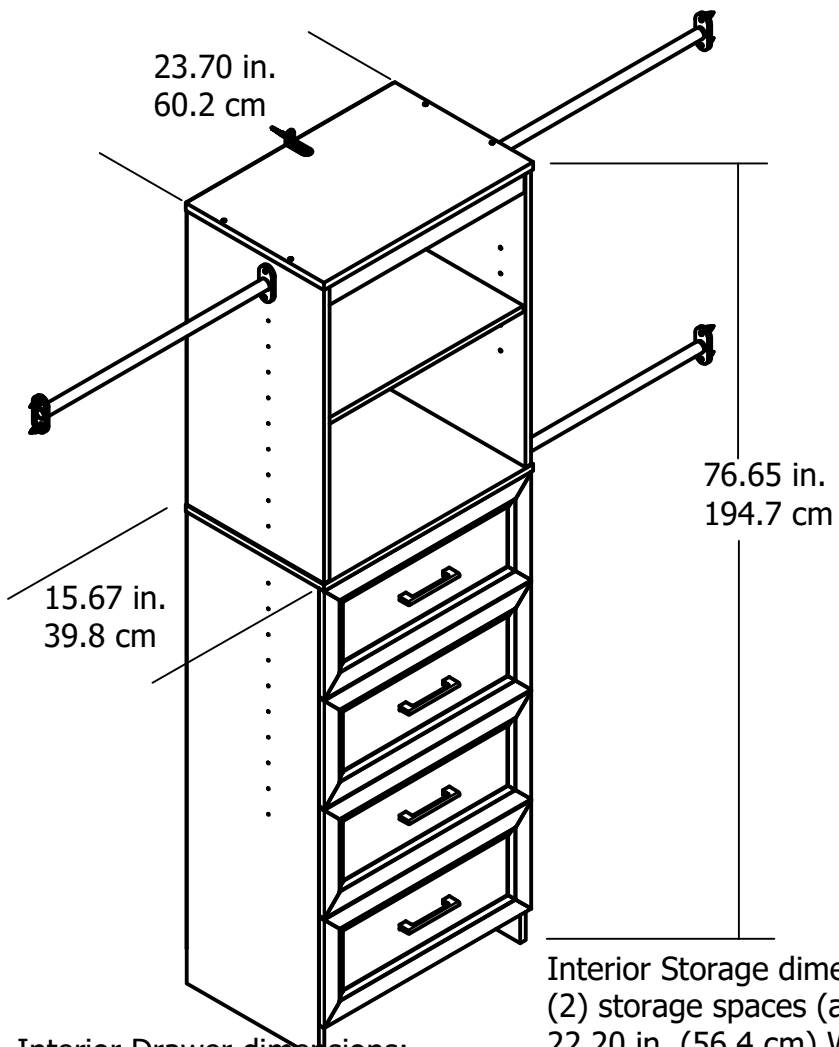

5209

Interior Drawer dimensions:
20.16 in. (51.2 cm) W
5.89 in. (14.95 cm) H
12.97 in. (32.95 cm) D

0.89 cubic feet each drawer

Wood Breakdown: 90%
Total storage: 9.33 cubic feet

Interior Storage dimensions:
(2) storage spaces (adj heights)
22.20 in. (56.4 cm) W
28.90 in. (73.4 cm) H
15.55 in. (39.5 cm) D
5.77 cubic feet

Overall Product Size:
23.70"W x 15.67"D x 76.65"H
60.2cm W x 39.8cm D x 194.7cm H

Maximum Weight Capacities
Unit Weight: 104 lbs. (47.2 kg)